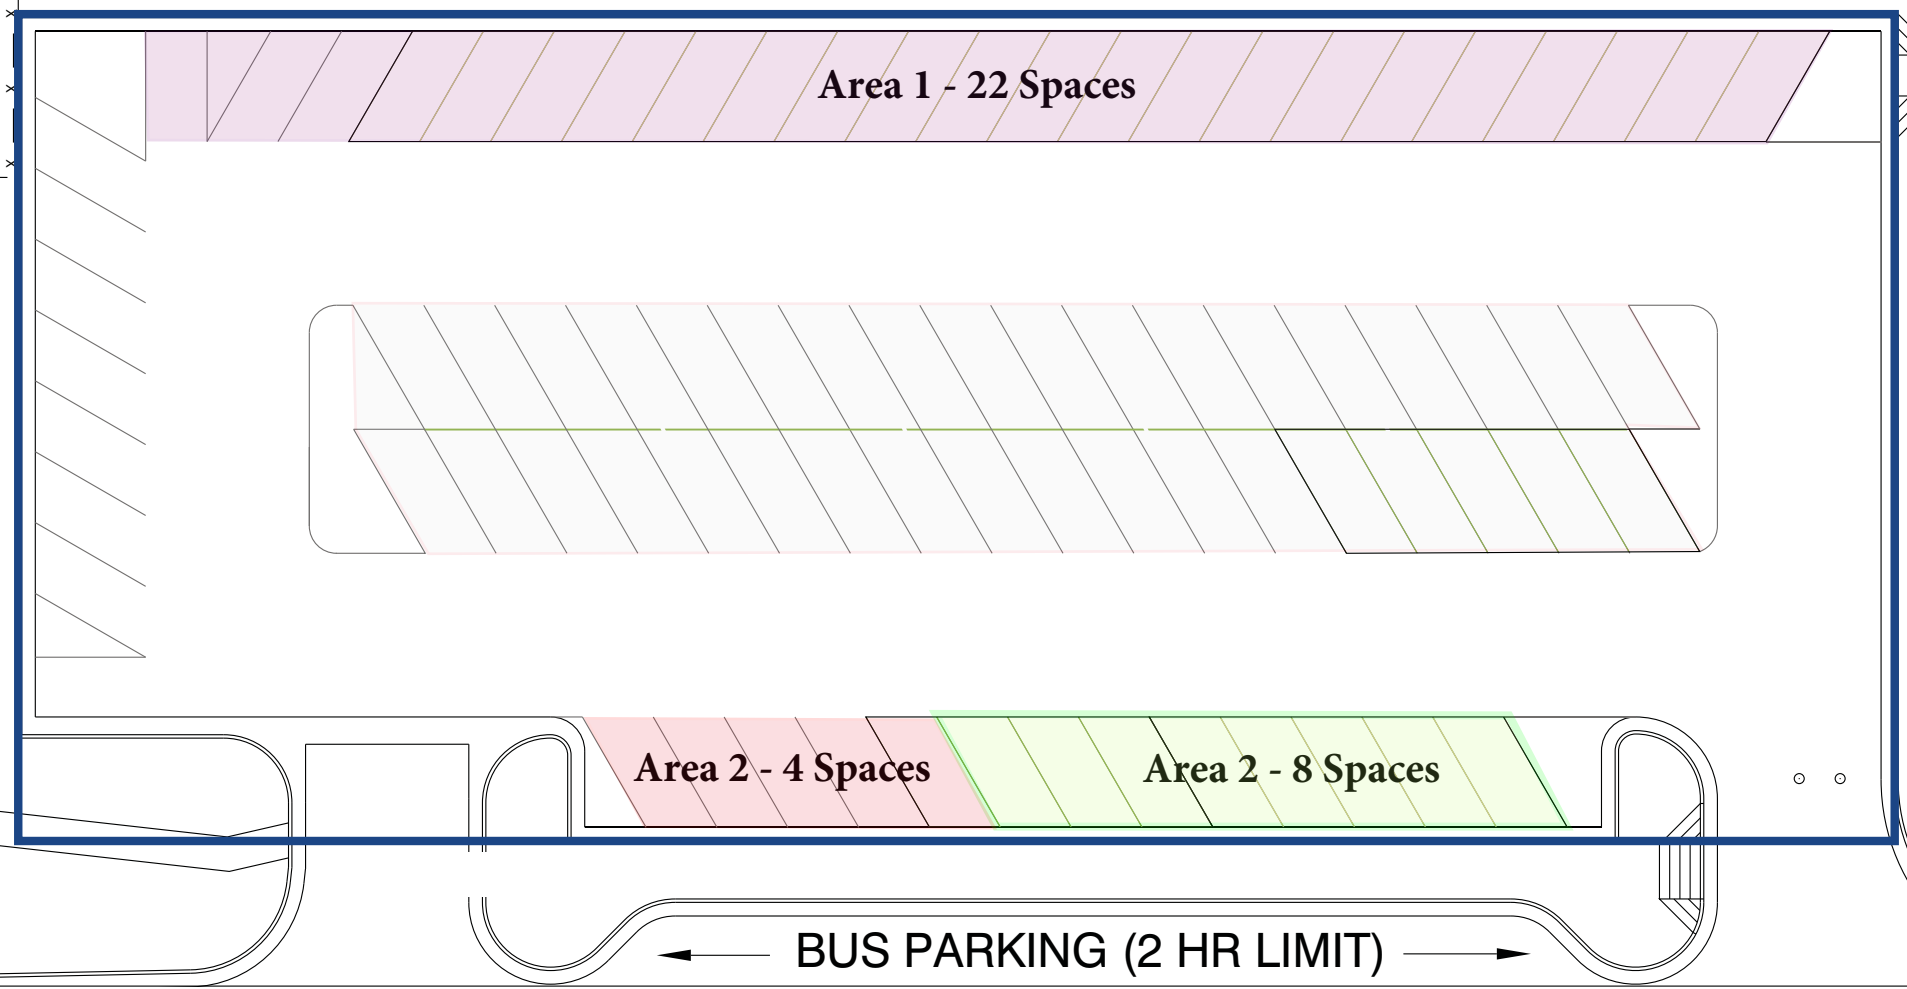

Exhibit B
Ready / Return Spaces

Area 1 - 22 Spaces

Area 2 - 4 Spaces

Area 2 - 8 Spaces

BUS PARKING (2 HR LIMIT)

PICKUP LOT RESERVED SPACES